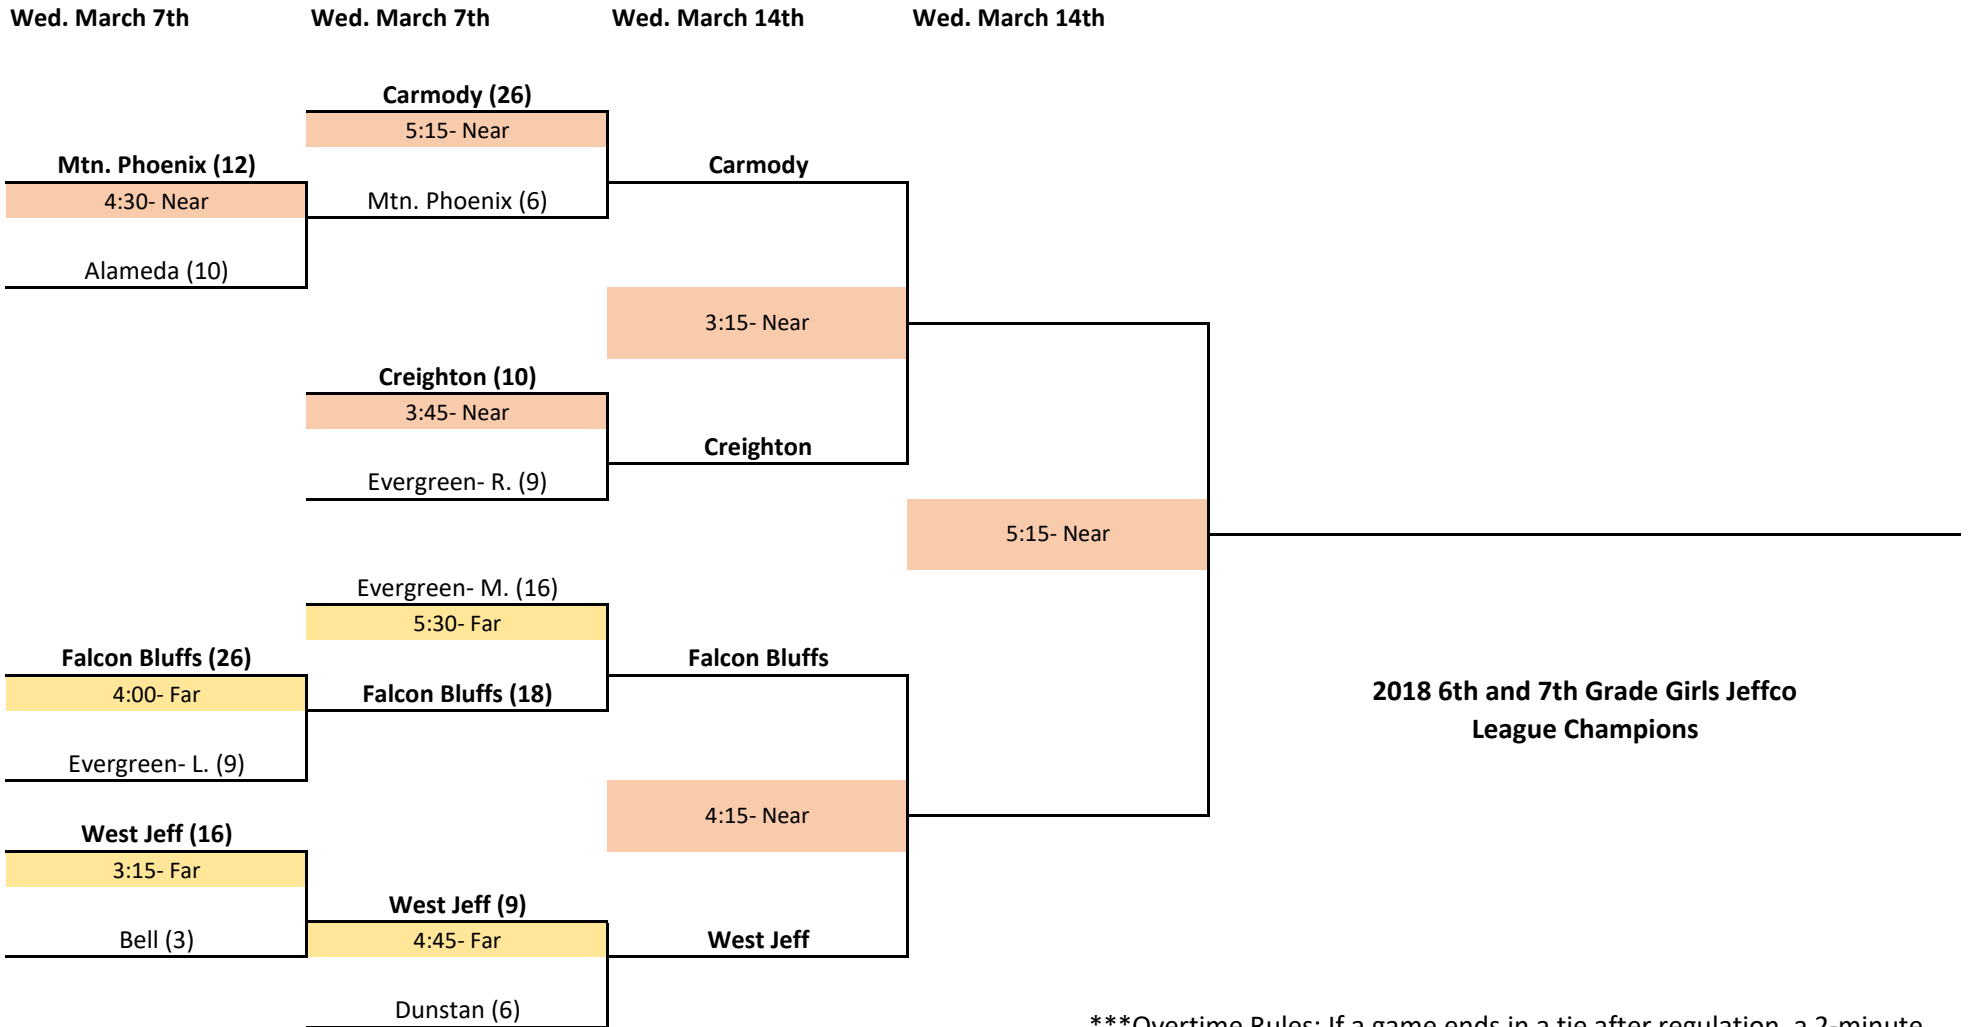

6th/7th Grade Girls Jeffco League Basketball Tournament

All games will be 16 minutes halves for day 1. Semi-Finals and finals will be 20 minute halves.

** Game times are approximate. Games will start as soon as the one before finishes **

Overtime Rules: If a game ends in a tie after regulation, a 2-minute, stopped clock overtime period will be played. If still tied, there will be a jump ball and the next point wins. Time outs only if team has any remaining from the second half.

All games will be played at The Ridge Rec Center: 6613 S. Ward Street, 80127